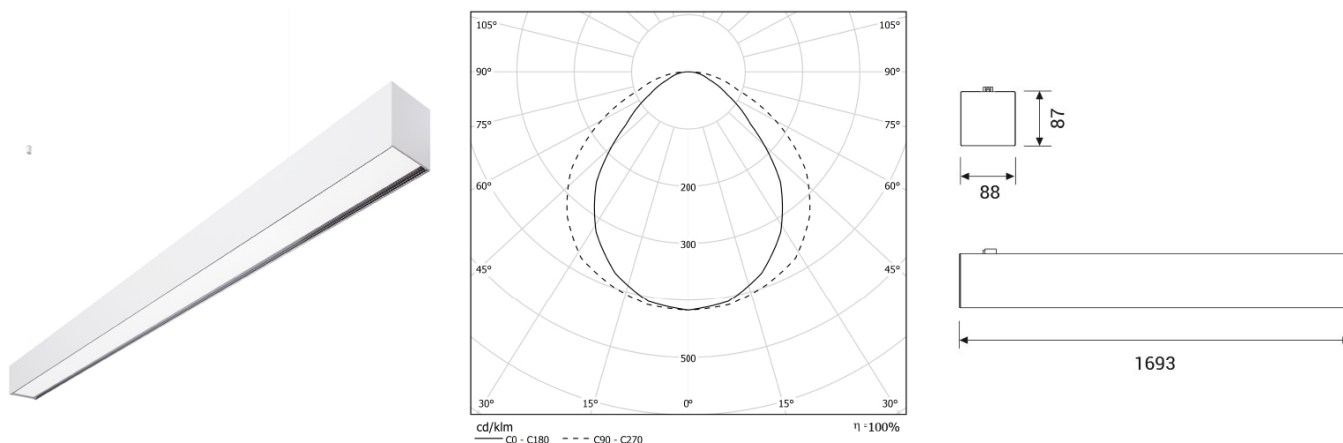

GROOVE Low Power

Low Power LED modules. CRI>90

CODE		FLUX	SIZE	CERTIFICATIONS
43DR36DPLK4D	36W 4000K	3780lm	1693mm	  

Optics

Direct emission with DPL technology diffuser, UGR<19.

Specifications

Built-in Driver;
CRI>90;
Mac Adams 3;
Life Time: L80/B10 >50.000h;
5 years complete warranty;
Eye safety: RG0/RG1 in accordance with EN62471:2009